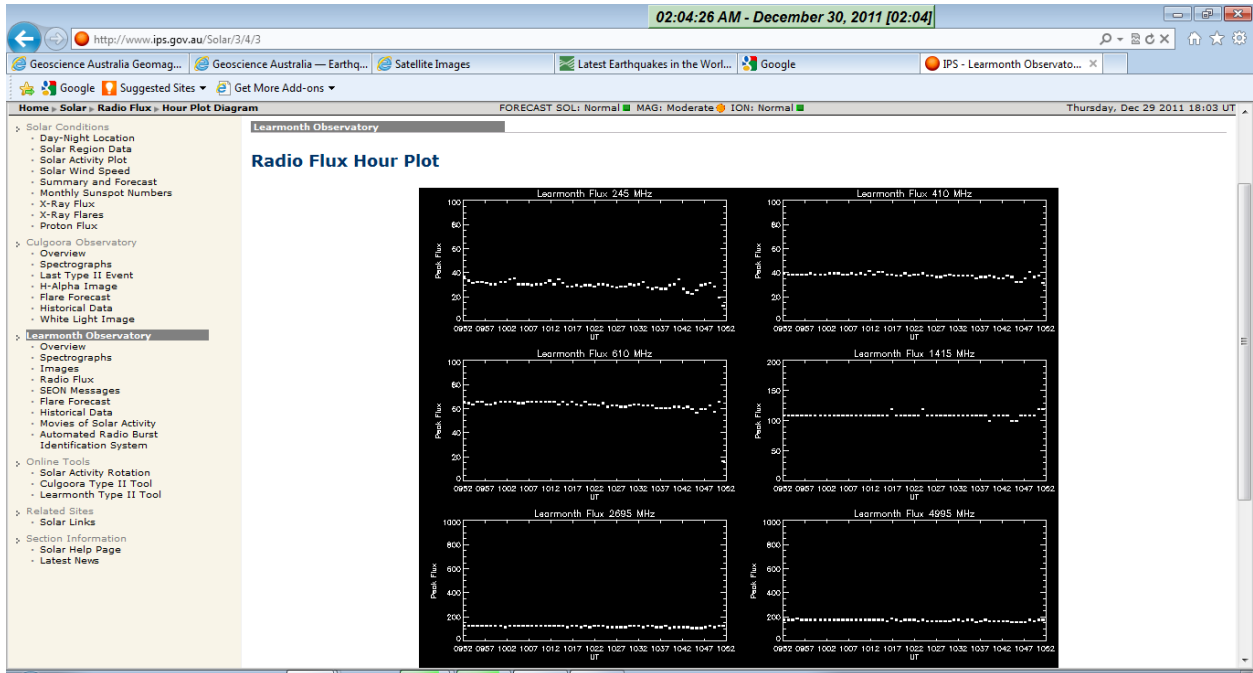

Nite time

Screen shot of latest.

TEC over EAST USA?