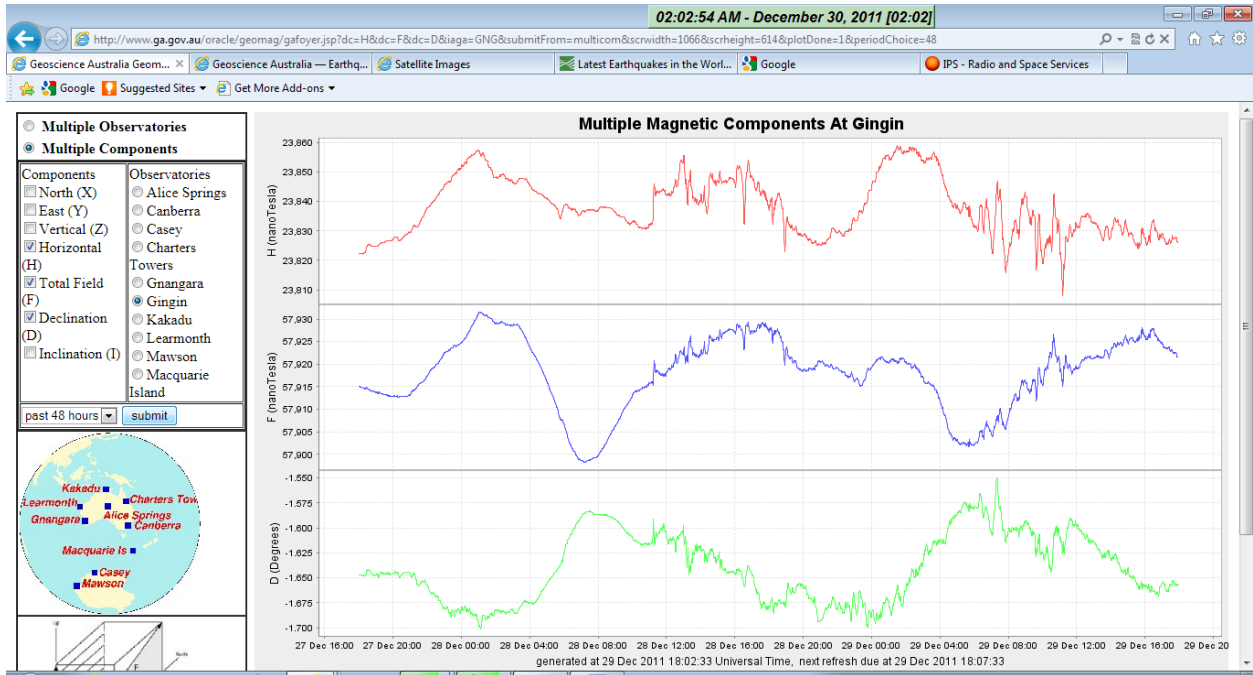

Nite time

Screen shot of latest.

TEC over EAST USA?