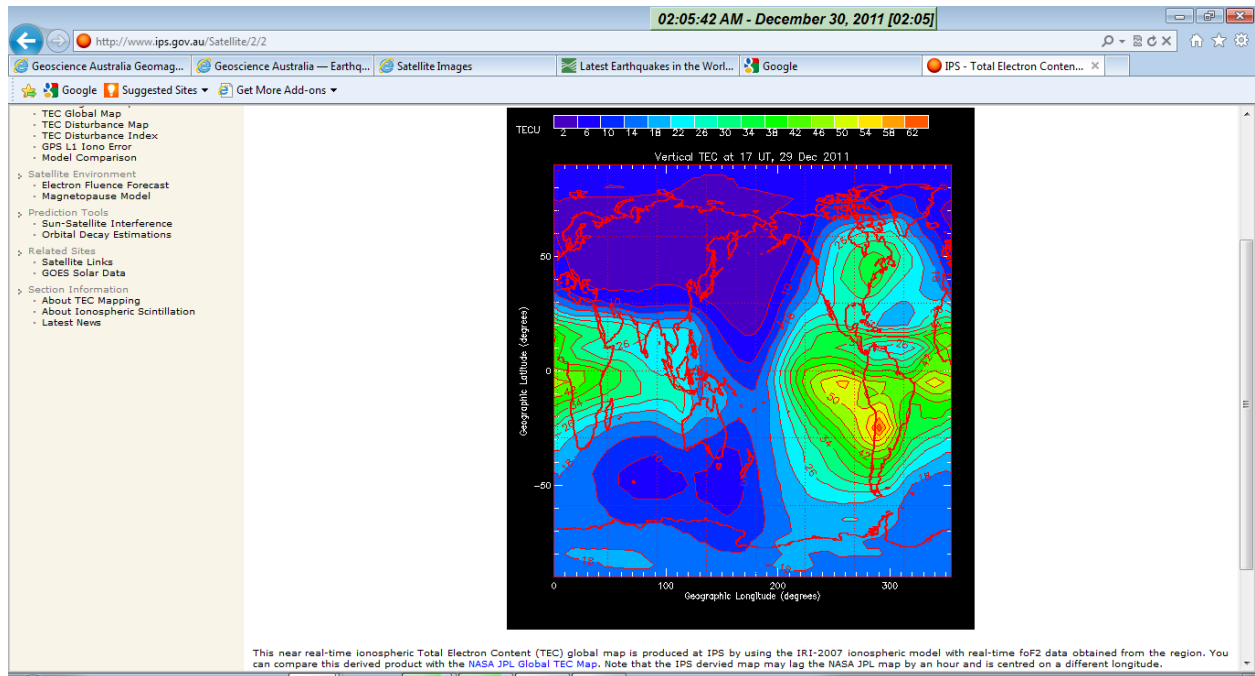

Nite time

Screen shot of latest.

TEC over EAST USA?