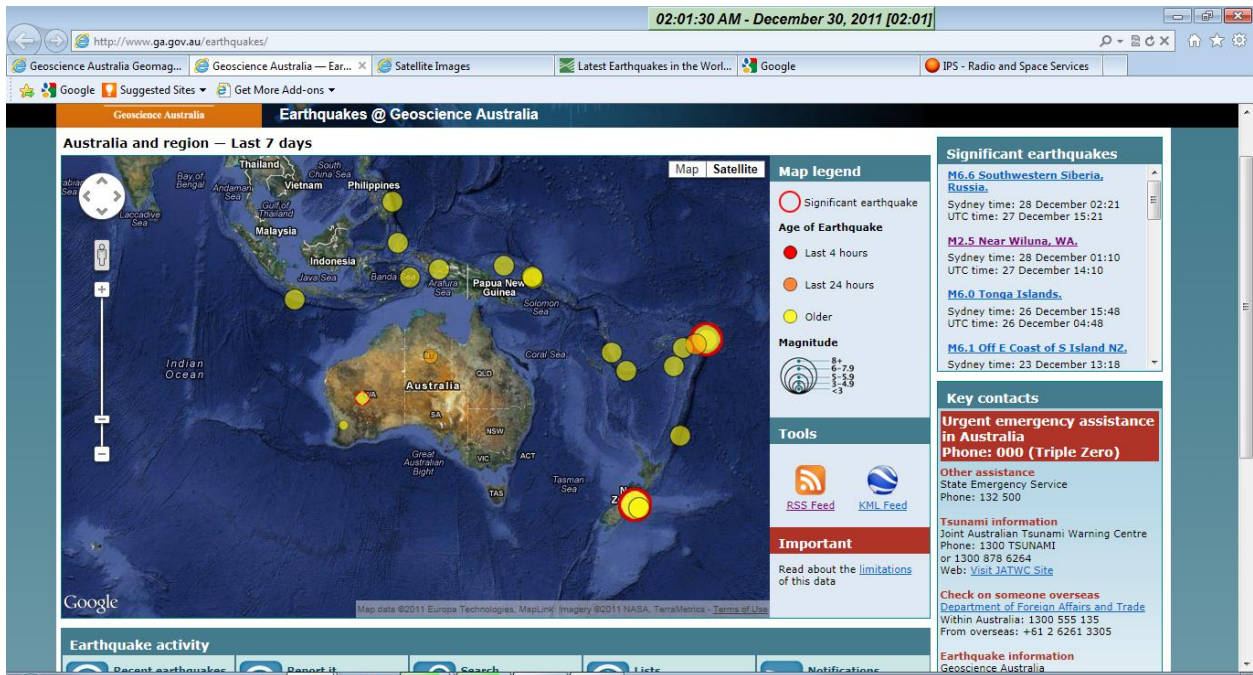

Nite time

Screen shot of latest.

TEC over EAST USA?